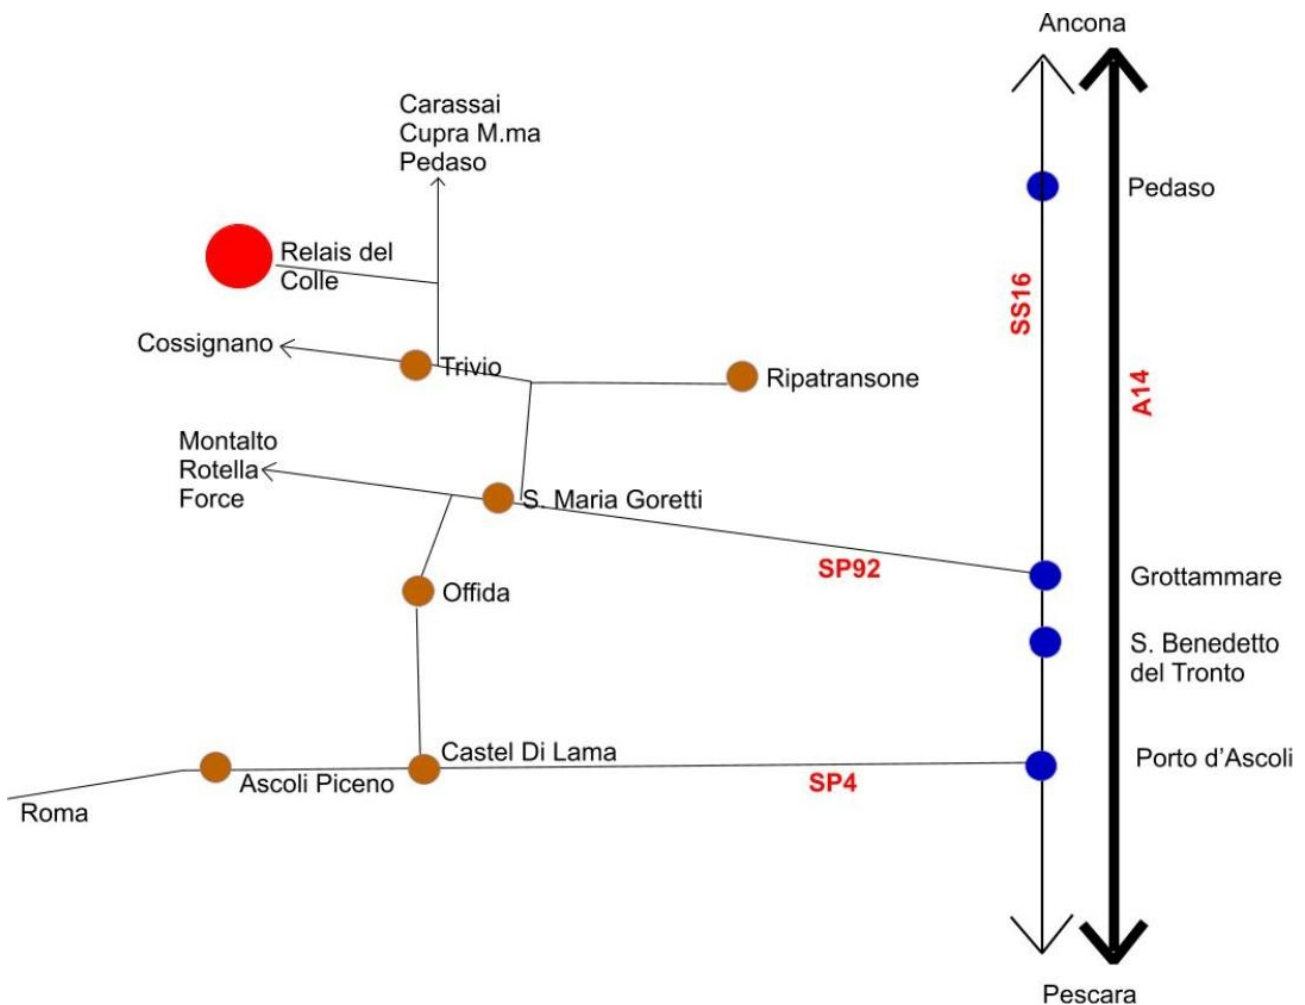

### How to reach us

### Coordinates for the satellite - Car Navigation - GPS: (choose the formula according to your device)

1st formula:  
N 43.00274  
E 13.70267

2nd formula:  
N 43° 0.164'  
E 13° 42.160'

3rd formula  
N 43° 0' 9.8'  
E 13° 42' 9.6'

### By car:

- Motorway A14 - Adriatica
- Take the Grottammare off-ramp
- Turn right after the toll-gate
- Proceed to the traffic lights, and then turn left

- Carry on for 12 km. till you reach the village of S. Maria Goretti, ignoring ALL the road signs indicating Ripatransone (there is no need to go up into the town)
- Turn right at the S. Maria Goretti sign before the village, in "Montebove Ovest" street and follow the sign 'Trivio di Ripatransone'.
- Go on up to the STOP sign and turn left.
- Turn right after approximately 450 metres.
- Take the turning to your left after a further 200 metres.
- Proceed for approximately 1,5 km and you will reach our Relais, which is situated at the top of the hill on your left.
- Follow the parking signs.

**By train:** stop San Benedetto

**By plane:**

Falconara Ancona (ca. 90 km)

Pescara (ca. 90 km)

Roma Fiumicino or Ciampino (ca. 240 km)

**By bus from and to Rome and Rome-Fiumicino airport:**

it's a very pleasant journey.